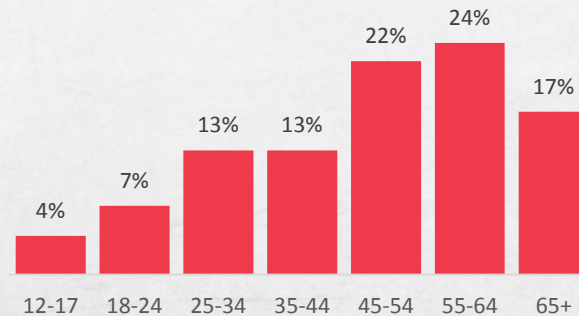

70s • 80s • 90s

www.capital963.com

Playing music from the 70s, 80's and 90s. Artists like:
Fleetwood Mac, The Bee Gees, Michael Jackson and Bon Jovi.

*368,160 people listen to Capital 96.3 in an average week**

Capital 96.3 listeners are evenly split male and female.

Capital 96.3 listeners are primarily 45+.

Capital 96.3 Listeners tune to Radio** :

84% in a private vehicle

34% while at work

24% at another location, like a bar