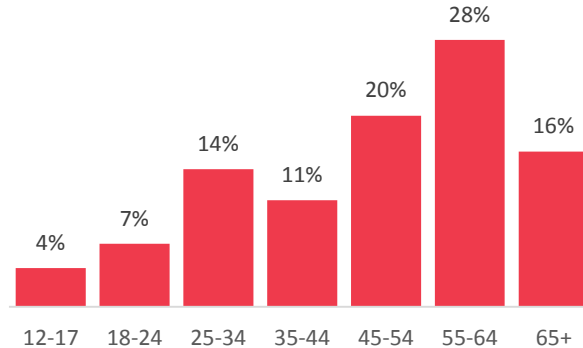

60s • 70s • 80s

Playing music from the 60s, 70's and 80s. Artists like:
Fleetwood Mac, The Beatles, Elton John, Michael Jackson and Phil Collins

*361,276 people listen to Capital 96.3 in an average week**

Capital 96.3 listeners are fairly evenly split male and female.

Capital 96.3 listeners are more likely to be 35-64.

Capital 96.3 Listeners tune to Radio :**

84% in a private vehicle

37% while at work

21% at another location, like home